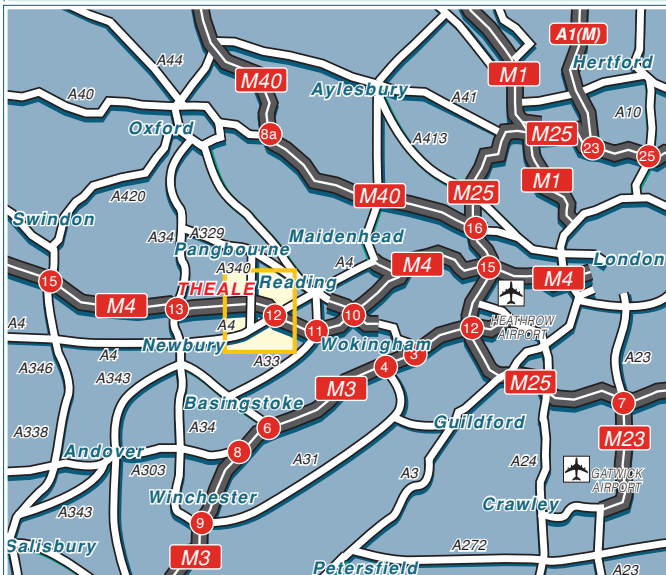

Wolseley plc
Parkview 1220
Arlington Business Park
Theale, Reading RG7 4GA

Tel: +44 (0)118 929 8700
Fax: +44 (0)118 929 8701
www.wolseley.com

WOLSELEY

© Give Way 2005. Tel: 0800 019 0027.
OS data. PU 100040256. Crown © 2003.

Mapping sourced from Ordnance Survey

Public Transport

By Rail, Theale Station
Approximately 10 minutes walk.
Reading Station
Between 20 and 30 minutes by taxi.
For information on train operators and times phone National Rail Enquiries on 0845 7484950.

By Air, Heathrow Airport
Approximately 40 minutes by taxi.
Gatwick Airport
Approximately 1 hour 20 minutes by taxi.

By Bus
Approximately 30 minutes from Reading town centre.
Take the 102 to Newbury from either Reading Station or Friar Street.